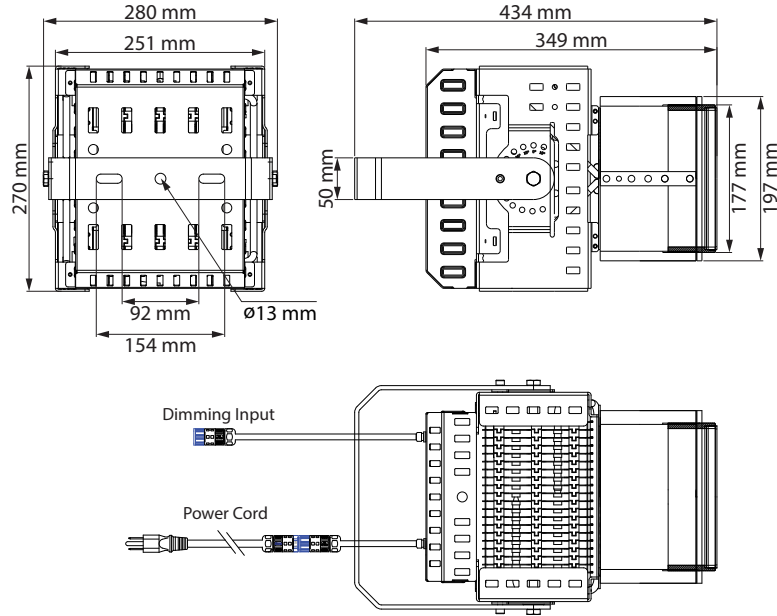

DIMENSIONS AND WEIGHT

Dimensions in mm
Weight: 8.2kg [18lbs]

PHOTOMETRICS (see our website for metric version and details)

ECO Lines™ Photometrics (Imperial values)															
Model	Lens	Beam Mult.	Value	PROJECTION DISTANCE IN FEET (ft)											
				9	12	15	20	24	30	36	39	46	52	60	66
ECO Lines F150 Green	53°	0.90	Length (ft)	8.1	10.8	13.5	18.0	21.6	27.0	32.4	35	41	47	54	59
			Brightn.(fc)	2456	1381	884	497	345	221	153	131	94	74	55	46
	73°	1.40	Length (ft)	12.6	16.8	21.0	28.0	33.6	42.0	50.4	54.6	64.4	72.8	84.0	92.4
			Brightn.(fc)	1656	931	596	335	233	149	103	88	63	50	37	31
	90°	1.90	Length (ft)	17.1	22.8	28.5	38.0	46	57	68	74	87	99	114	125
			Brightn.(fc)	1656	931	596	335	233	149	103	88	63	50	37	31
ECO Lines F150 Yellow	53°	0.90	Length (ft)	8.1	10.8	13.5	18.0	21.6	27.0	32.4	35	41	47	54	59
			Brightn.(fc)	2122	1194	764	430	298	191	133	113	81	64	48	39
	73°	1.40	Length (ft)	12.6	16.8	21.0	28.0	33.6	42.0	50.4	54.6	64.4	72.8	84.0	92.4
			Brightn.(fc)	1667	938	600	338	234	150	104	89	64	50	38	31
	90°	1.90	Length (ft)	17.1	22.8	28.5	38.0	46	57	68	74	87	99	114	125
			Brightn.(fc)	1433	806	516	290	202	129	90	76	55	43	32	27
ECO Lines F150 Amber	53°	0.90	Length (ft)	8.1	10.8	13.5	18.0	21.6	27.0	32.4	35	41	47	54	59
			Brightn.(fc)	1356	763	488	275	191	122	85	72	52	41	31	25
	73°	1.40	Length (ft)	12.6	16.8	21.0	28.0	33.6	42.0	50.4	54.6	64.4	72.8	84.0	92.4
			Brightn.(fc)	1000	563	360	203	141	90	63	53	38	30	23	19
	90°	1.90	Length (ft)	17.1	22.8	28.5	38.0	46	57	68	74	87	99	114	125
			Brightn.(fc)	844	475	304	171	119	76	53	45	32	25	19	16
ECO Lines F150 Red	53°	0.90	Length (ft)	8.1	10.8	13.5	18.0	21.6	27.0	32.4	35	41	47	54	59
			Brightn.(fc)	1356	763	488	275	191	122	85	72	52	41	31	25
	73°	1.40	Length (ft)	12.6	16.8	21.0	28.0	33.6	42.0	50.4	54.6	64.4	72.8	84.0	92.4
			Brightn.(fc)	1067	600	384	216	150	96	67	57	41	32	24	20
	90°	1.80	Length (ft)	16.2	21.6	27.0	36.0	43	54	65	70	83	94	108	119
			Brightn.(fc)	900	506	324	182	127	81	56	48	34	27	20	17
ECO Lines F150 Blue	53°	0.90	Length (ft)	8.1	10.8	13.5	18.0	21.6	27.0	32.4	35	41	47	54	59
			Brightn.(fc)	3444	1938	1240	698	484	310	215	183	132	103	78	64
	73°	1.40	Length (ft)	12.6	16.8	21.0	28.0	33.6	42.0	50.4	54.6	64.4	72.8	84.0	92.4
			Brightn.(fc)	2889	1625	1040	585	406	260	181	154	111	87	65	54
	90°	1.90	Length (ft)	17.1	22.8	28.5	38.0	46	57	68	74	87	99	114	125
			Brightn.(fc)	2222	1250	800	450	313	200	139	118	85	67	50	41
ECO Lines F150 White	53°	0.90	Length (ft)	8.1	10.8	13.5	18.0	21.6	27.0	32.4	35	41	47	54	59
			Brightn.(fc)	3444	1938	1240	698	484	310	215	183	132	103	78	64
	73°	1.40	Length (ft)	12.6	16.8	21.0	28.0	33.6	42.0	50.4	54.6	64.4	72.8	84.0	92.4
			Brightn.(fc)	3111	1750	1120	630	438	280	194	166	119	93	70	58
	90°	1.90	Length (ft)	17.1	22.8	28.5	38.0	46	57	68	74	87	99	114	125
			Brightn.(fc)	2333	1313	840	473	328	210	146	124	89	70	53	43

© 2024 Gobosource. Gobosource is a Registered Trademark of Globus New Media LLC

How to Read the Illumination Values	700+	180-700	90-180	60-90	40-60
Lighting environment description	Extreme bright	Very bright	Standard	Moderate	Dim