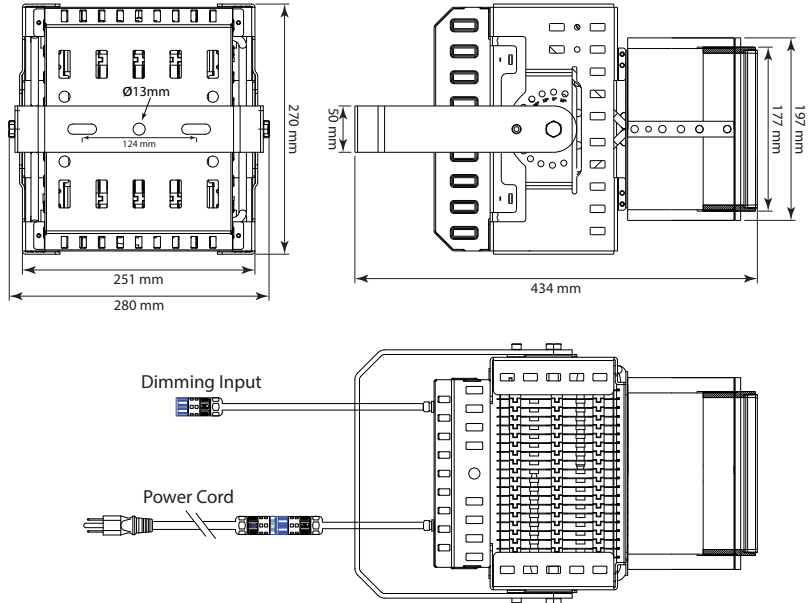

DIMENSIONS AND WEIGHT

Dimensions in mm
Weight: 8.2kg [18lbs]

PHOTOMETRICS (see our website for metric version and details)

ECO Lines™ Photometrics (Imperial values)															
Model	Lens	Beam Mult.	Value	PROJECTION DISTANCE IN FEET (ft)											
				9	12	15	20	24	30	36	39	46	52	60	66
ECO Lines F150 Green	53°	0.90	Length (ft)	8.1	10.8	13.5	18.0	21.6	27.0	32.4	35	41	47	54	59
			Brightn.(fc)	2456	1381	884	497	345	221	153	131	94	74	55	46
	73°	1.40	Length (ft)	12.6	16.8	21.0	28.0	33.6	42.0	50.4	54.6	64.4	72.8	84.0	92.4
			Brightn.(fc)	1656	931	596	335	233	149	103	88	63	50	37	31
	90°	1.90	Length (ft)	17.1	22.8	28.5	38.0	46	57	68	74	87	99	114	125
			Brightn.(fc)	1656	931	596	335	233	149	103	88	63	50	37	31
ECO Lines F150 Yellow	53°	0.90	Length (ft)	8.1	10.8	13.5	18.0	21.6	27.0	32.4	35	41	47	54	59
			Brightn.(fc)	2122	1194	764	430	298	191	133	113	81	64	48	39
	73°	1.40	Length (ft)	12.6	16.8	21.0	28.0	33.6	42.0	50.4	54.6	64.4	72.8	84.0	92.4
			Brightn.(fc)	1667	938	600	338	234	150	104	89	64	50	38	31
	90°	1.90	Length (ft)	17.1	22.8	28.5	38.0	46	57	68	74	87	99	114	125
			Brightn.(fc)	1433	806	516	290	202	129	90	76	55	43	32	27
ECO Lines F150 Red	53°	0.90	Length (ft)	8.1	10.8	13.5	18.0	21.6	27.0	32.4	35	41	47	54	59
			Brightn.(fc)	1356	763	488	275	191	122	85	72	52	41	31	25
	73°	1.40	Length (ft)	12.6	16.8	21.0	28.0	33.6	42.0	50.4	54.6	64.4	72.8	84.0	92.4
			Brightn.(fc)	1067	600	384	216	150	96	67	57	41	32	24	20
	90°	1.80	Length (ft)	16.2	21.6	27.0	36.0	43	54	65	70	83	94	108	119
			Brightn.(fc)	900	506	324	182	127	81	56	48	34	27	20	17
© 2024 Gobosource. Gobosource is a Registered Trademark of Globus New Media LLC															
How to Read the Illumination Values				700+	180-700	90-180	60-90	40-60							
Lighting environment description				Extreme bright	Very bright	Standard	Moderate	Dim